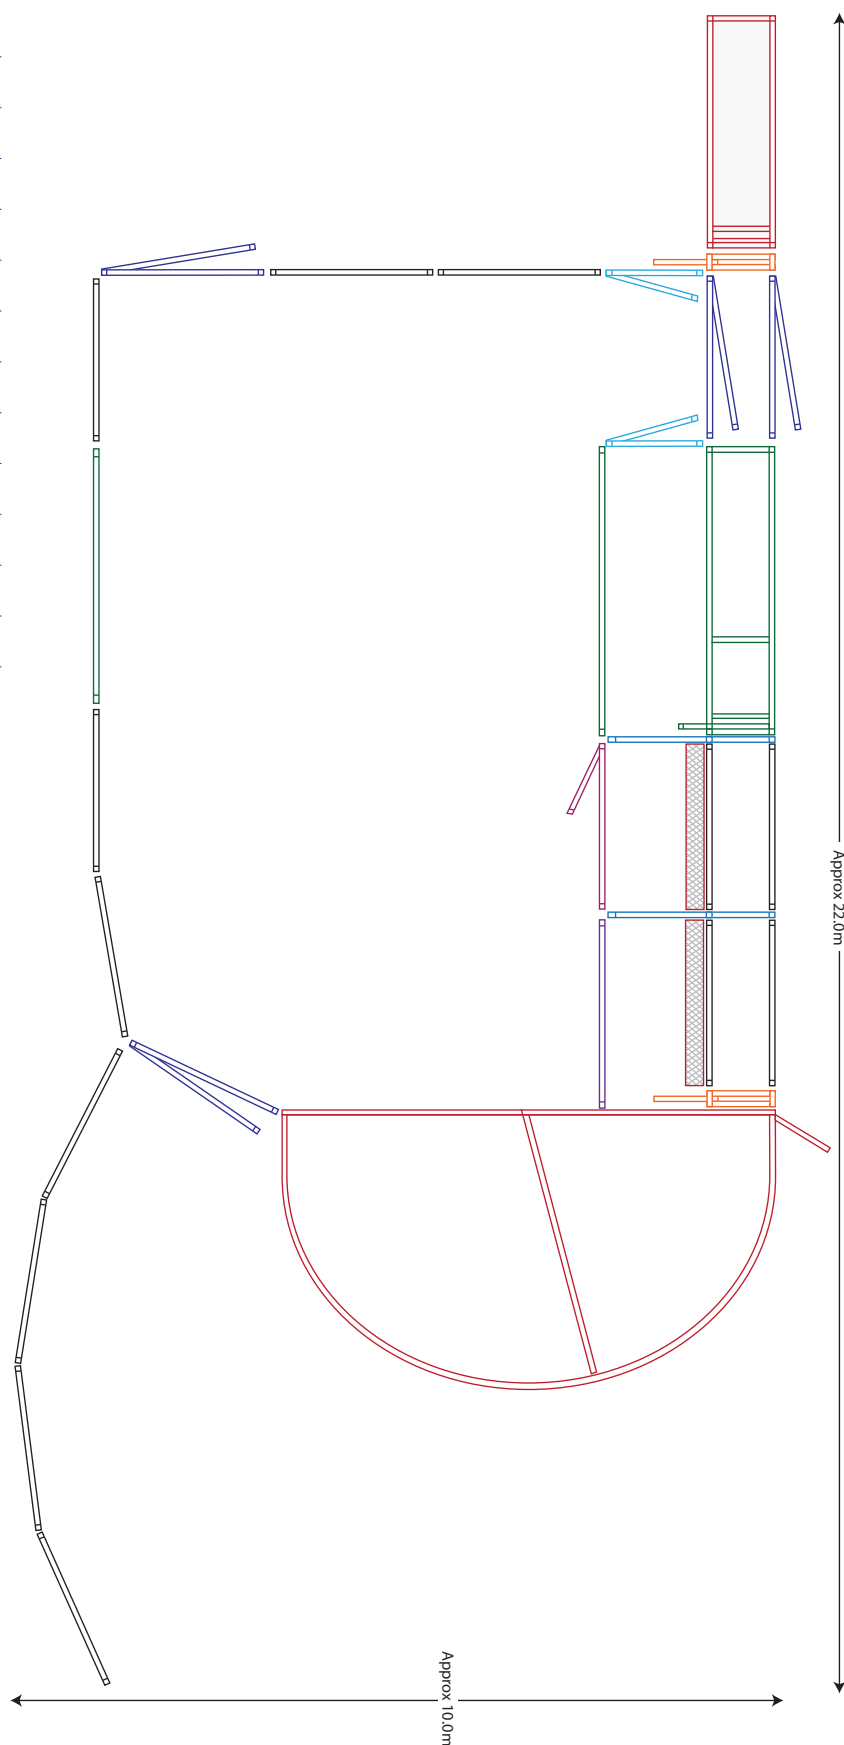

# Yard Plan for 10-15 Small Force

**KIT INCLUDES:**

Head Bale		1
Loading Ramp		1
Sliding Gates		2
Standard Gates		4
Panel 2.1		12
Panel 3.35		1

# Yard Plan for 20-30 Force

**KIT INCLUDES**

Loading Ramp	<span style="color: red;">■</span>	1
Cattle Crush	<span style="color: green;">■</span>	1
Force Yard	<span style="color: red;">■</span>	1
Sliding Gates	<span style="color: orange;">■</span>	2
Standard Gates	<span style="color: blue;">■</span>	3
Access Gate	<span style="color: lightblue;">■</span>	1
Standard Panels	<span style="color: black;">■</span>	5
3.35 Panel	<span style="color: green;">■</span>	1

## Yard Plan for 40-50 Force

## Yard Plan for 50-60 Force