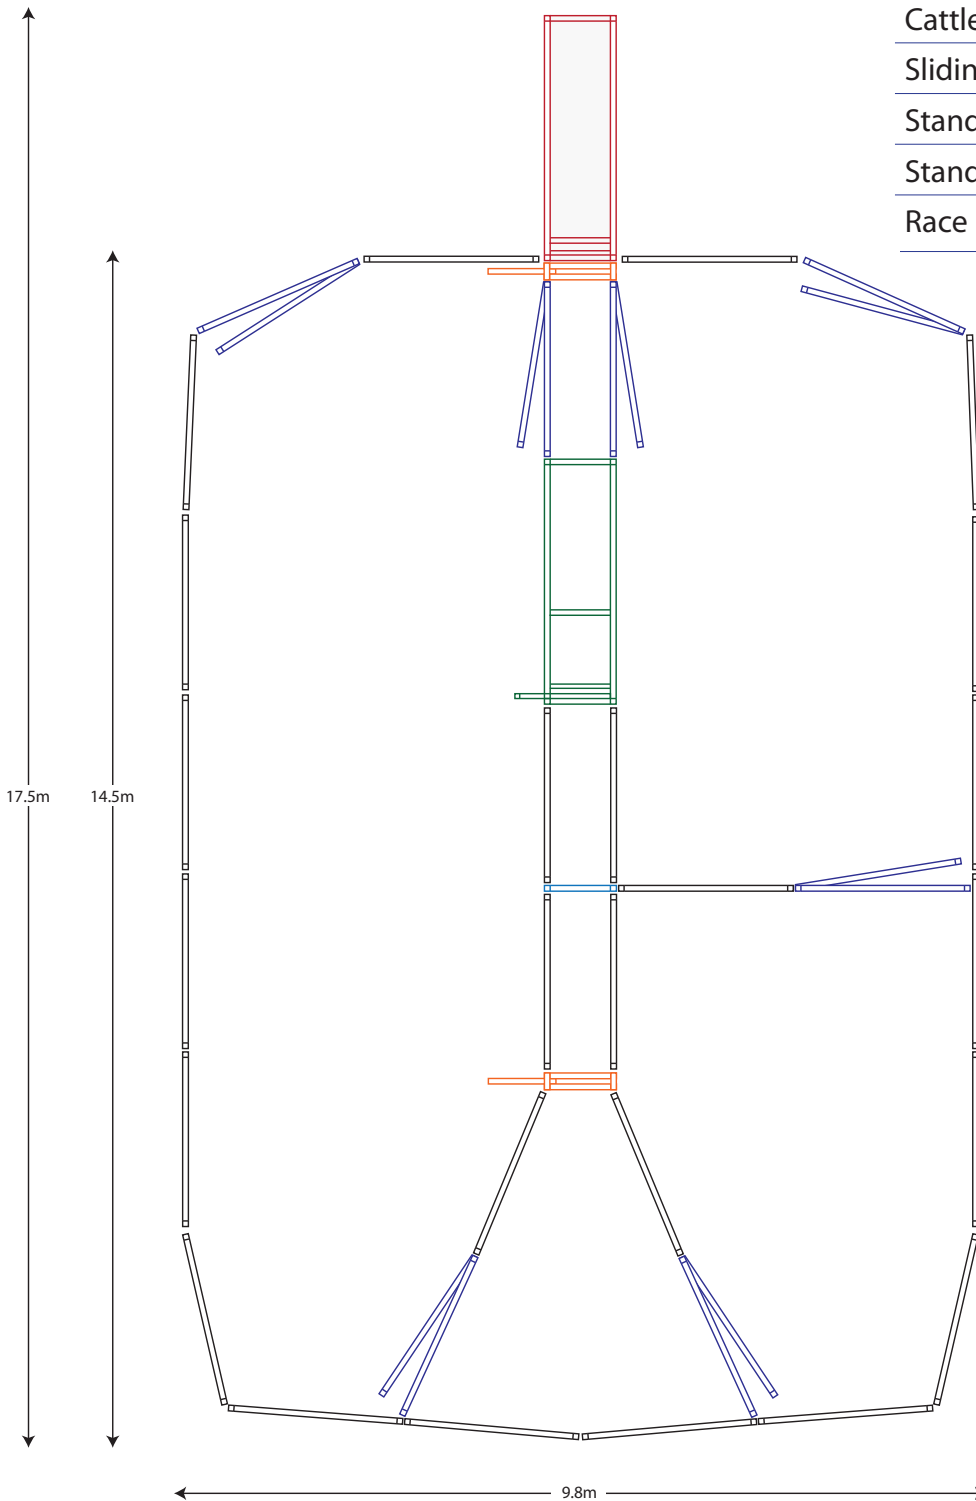

# Yard Plan for 70+ Worker Force Yard

**KIT INCLUDES:**

Loading Ramp	■	1
Cattle Crush	■	1
Force Yard	■	1
Sliding Gates	■	2
Cattle Gates 2.1	■	6
Access Gate	■	2
Cattle Panels 1.25	■	1
Cattle Panels 2.1	■	24
Cattle Panels 2.4	■	1
Cattle Panels 3.3	■	1
Man Panel Gate	■	1
Walkway Race Bow	■	3
Race Walkway Mesh	■	4

## Yard Plan for 60-80 Head of Cattle

**KIT INCLUDES:**

Loading Ramp	■	1
Cattle Crush	■	1
Sliding Gates	■	2
Standard Gates	■	7
Standard Panels	■	25
Race Bow	■	1