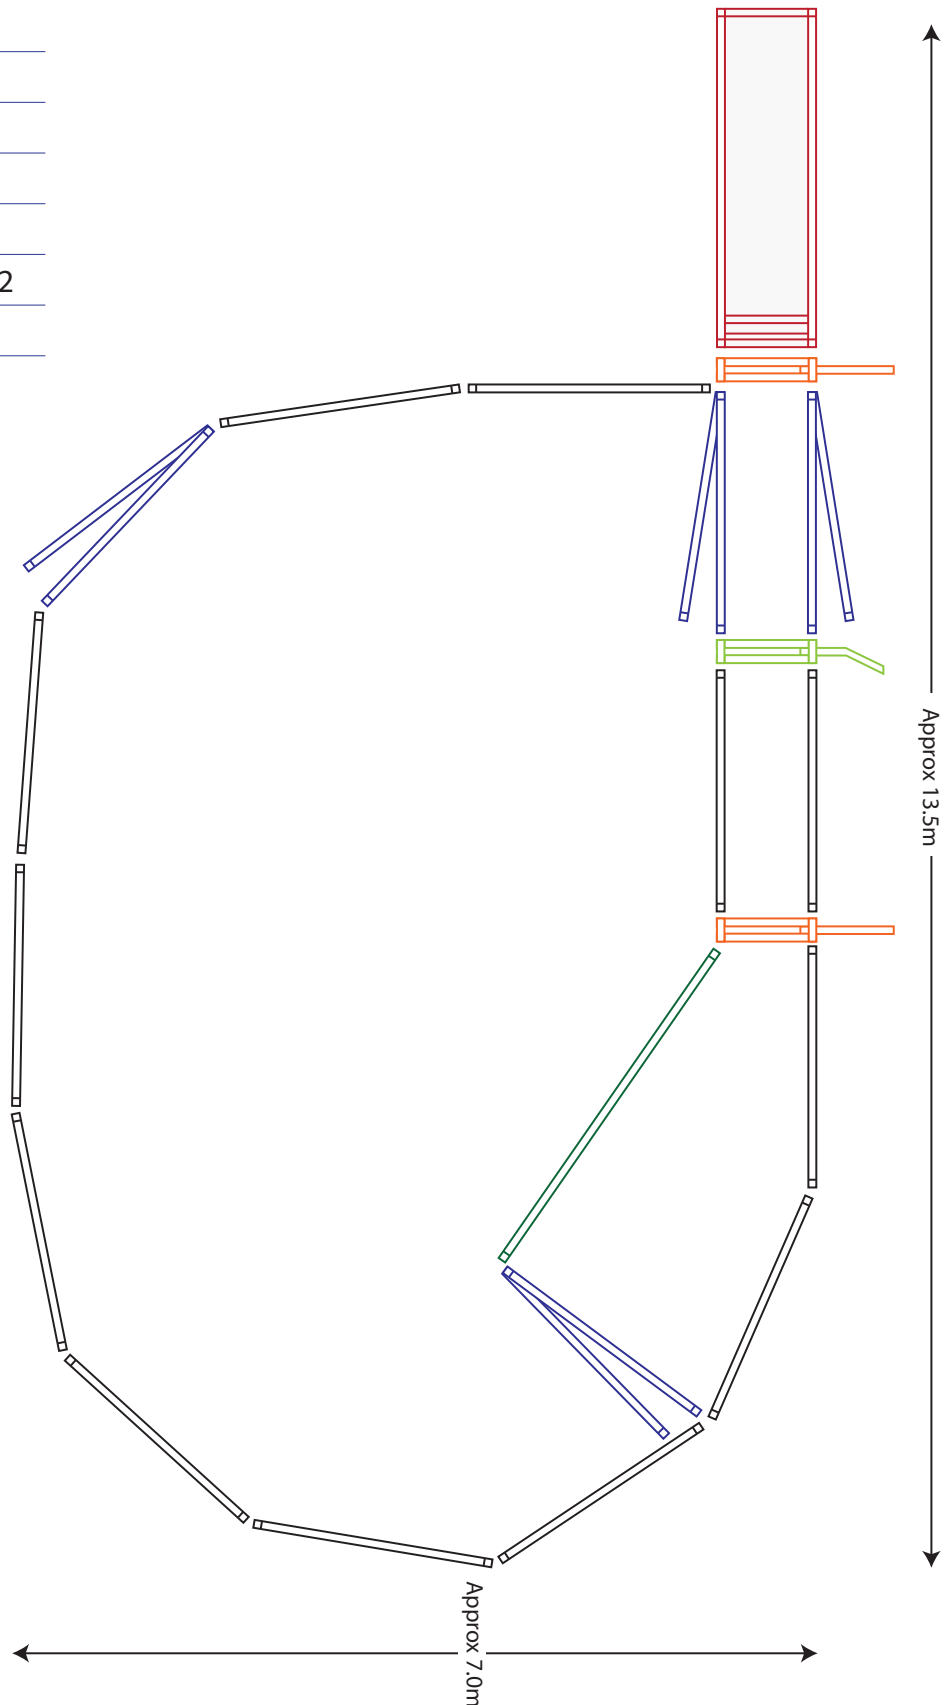

Yard Plan for 10-15 Small Force

KIT INCLUDES:

Head Bale		1
Loading Ramp		1
Sliding Gates		2
Standard Gates		4
Panel 2.1		12
Panel 3.35		1