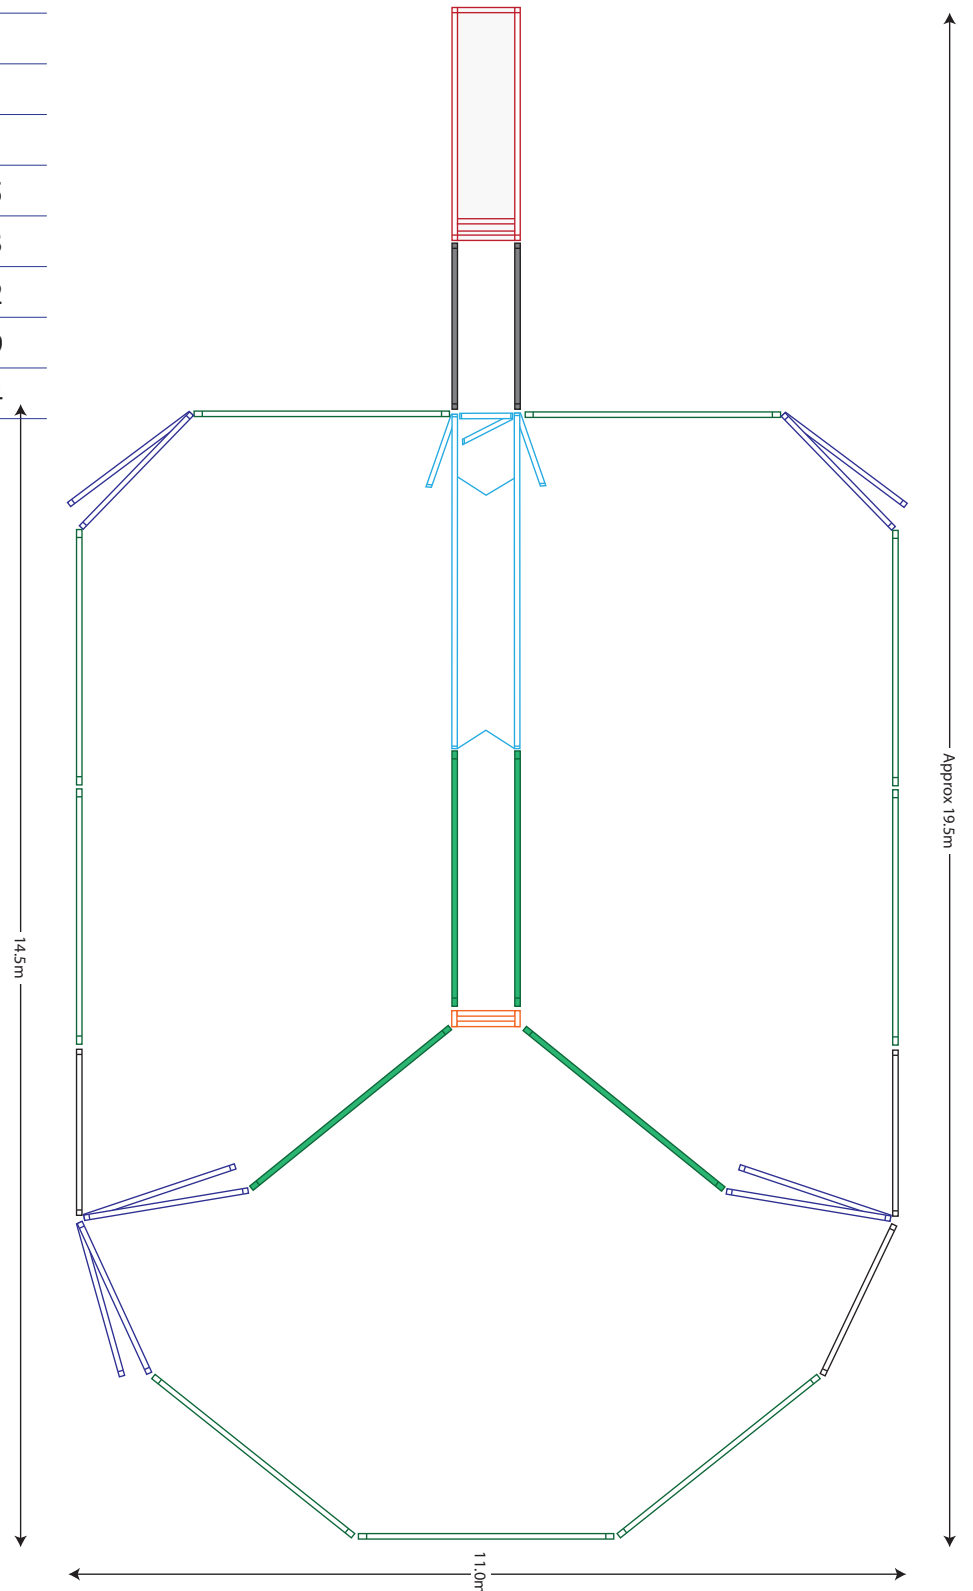

Yard Plan for 200+ Sheep

KIT INCLUDES:

Loading Ramp		1
Adjustable V-Race		1
Guillotine Gate		1
Sheep Gate 2.0		5
Sheep Panels 2.0		3
Sheep Panels 2.0 Blind		2
Sheep Panels 3.0		9
Sheep Panels 3.0 Blind		4