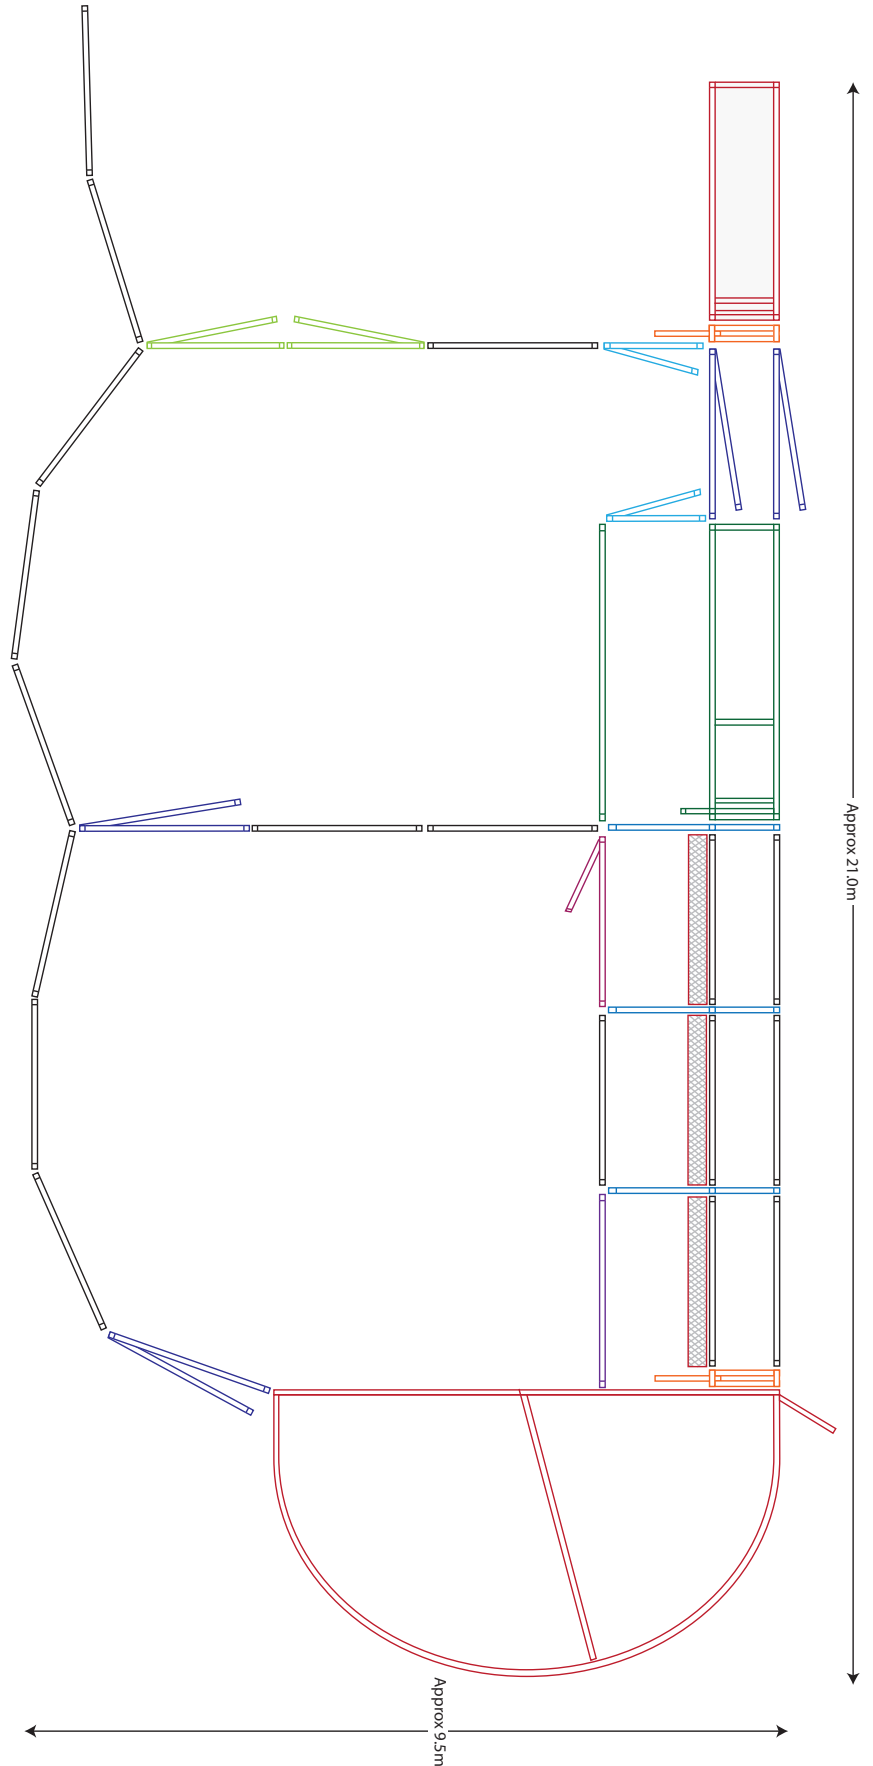

Yard Plan for 70+ Force

KIT INCLUDES:

Loading Ramp	■	1
Cattle Crush	■	1
Force Yard	■	1
Sliding Gates	■	2
Standard Gates 2.1	■	4
Access Gate 1.25	■	2
Double Gate 3.0	■	1
Standard Panels 2.1	■	18
Standard Panels 2.4	■	1
Standard Panels 3.3	■	1
Man Panel Gate	■	1
Race Walkway Bow	■	3
Race Walkway Mesh	■	3