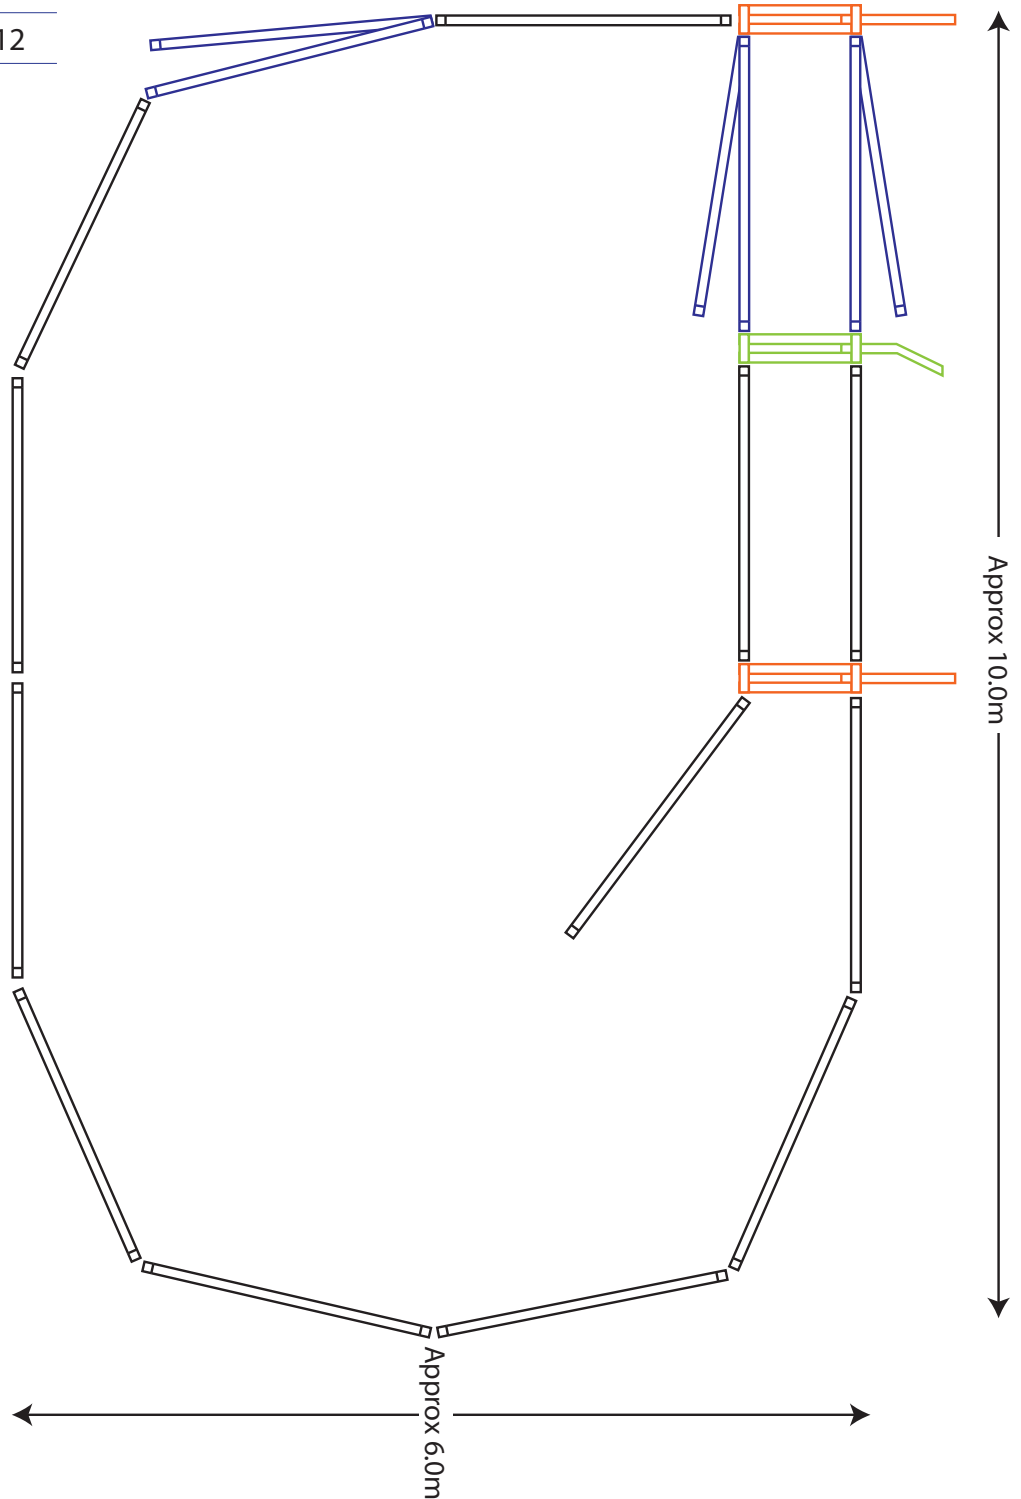

Yard Plan for 10+

KIT INCLUDES:

Sliding Gates		2
Standard Gates		3
Head Bale		1
Budget Panels		12