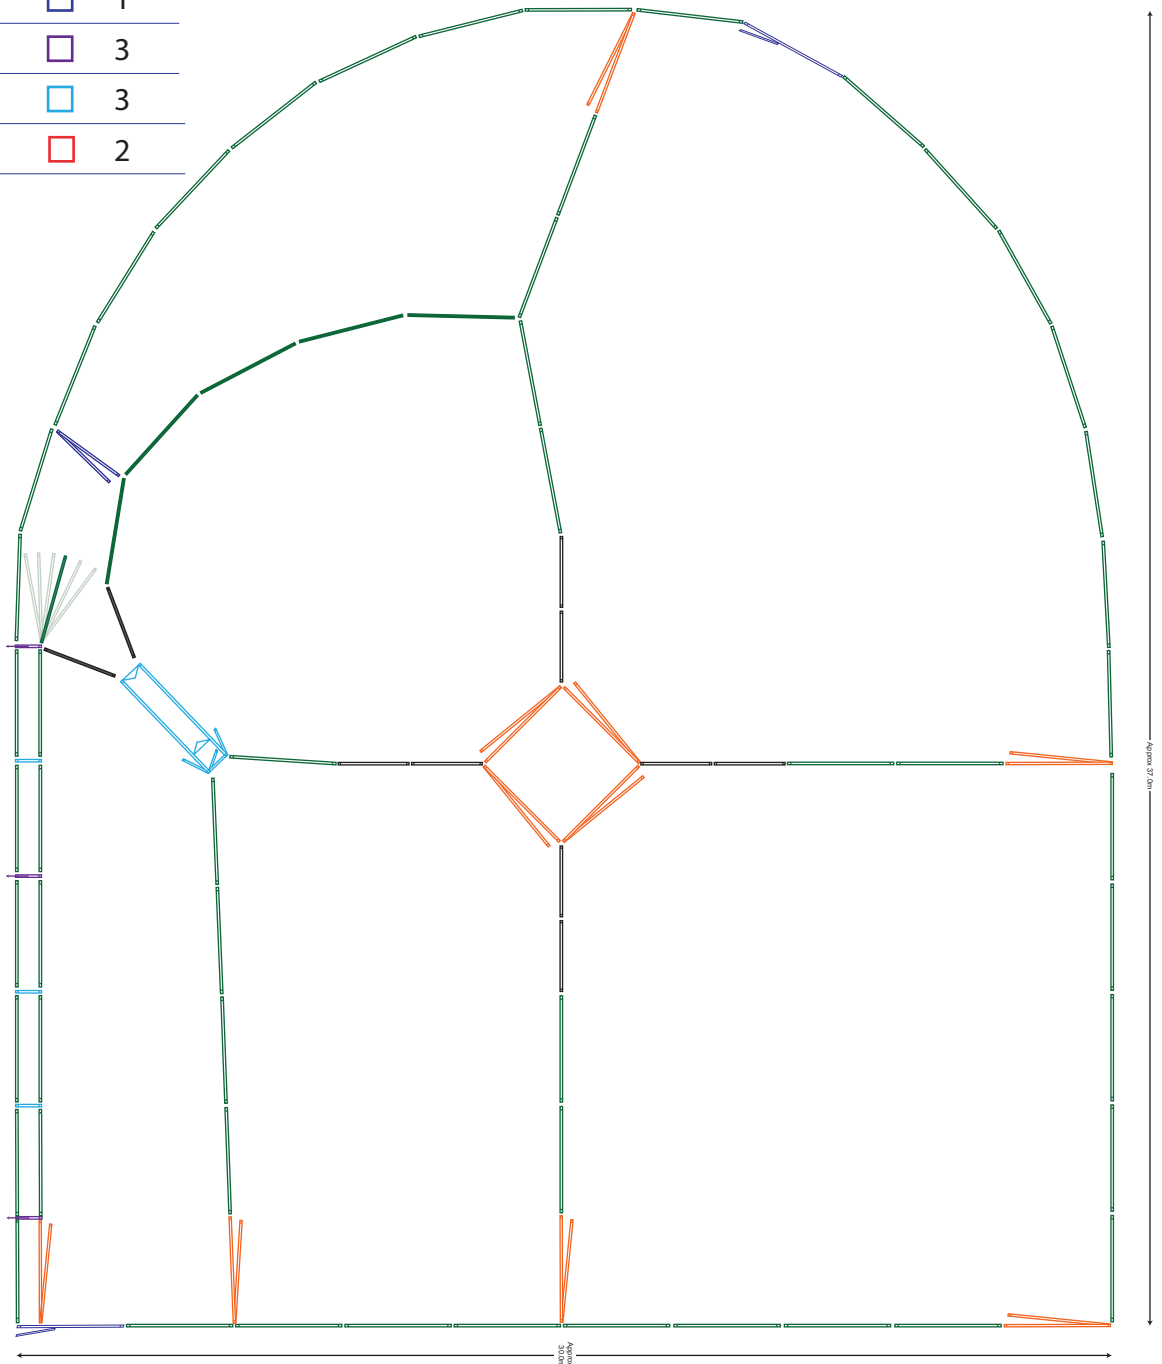

Yard Plan for 1200 Sheep

KIT INCLUDES

Adjustable V Race		1
Sheep Panel 3.0		53
Sheep Panel 2.0		8
Blind Panel 3.0		6
Blind Panel 2.0		2
Sheep Gate 3.0		10
Sheep Gate 2.0		1
Sliding Sheep Gate		3
Sheep Race Bow		3
Man Panel Gate 3.0		2