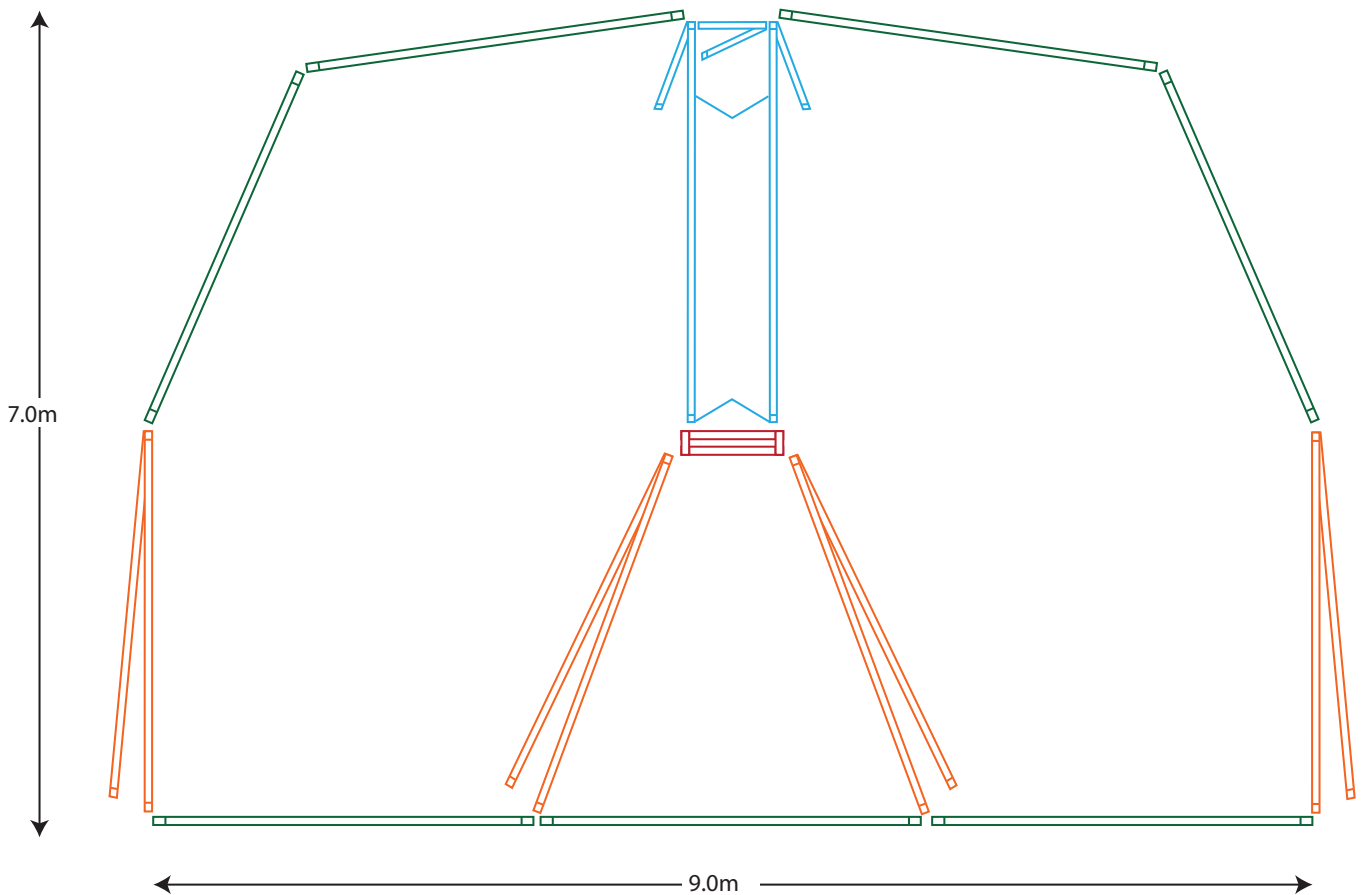

Yard Plan for 60+ Sheep

KIT INCLUDES:

Sheep Panel 3.0		7
Sheep Gate 3.0		4
V-Race		1
Lift Up/Race Gate		1