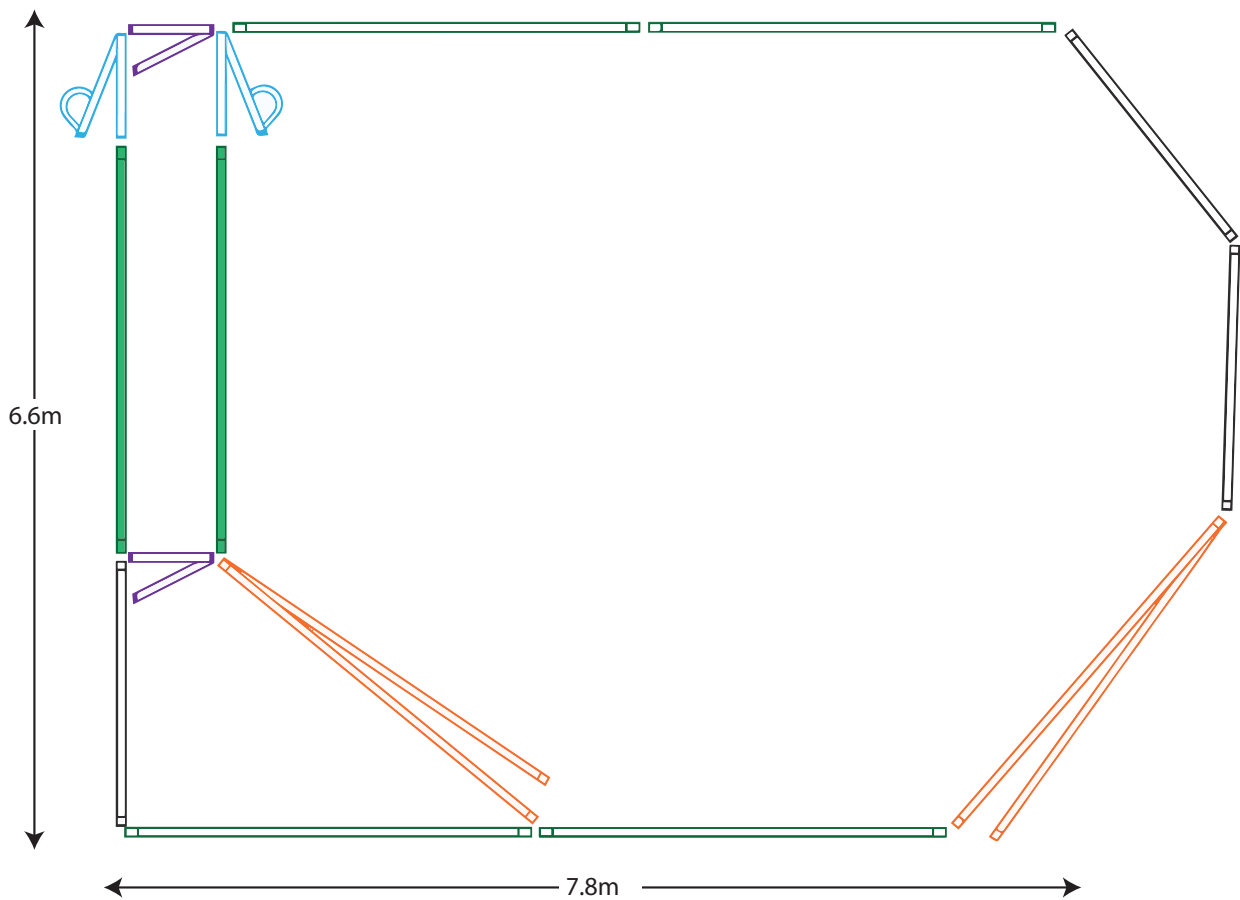

Yard Plan for 20-30 Sheep

KIT INCLUDES:

Sheep Panel 3.0 Blind	■	2
Sheep Panel 3.0	□	4
Sheep Panel 2.0	■	3
Sheep Gate 3.0	■	2
Draft Gate	■	2
Race End Gate	■	2