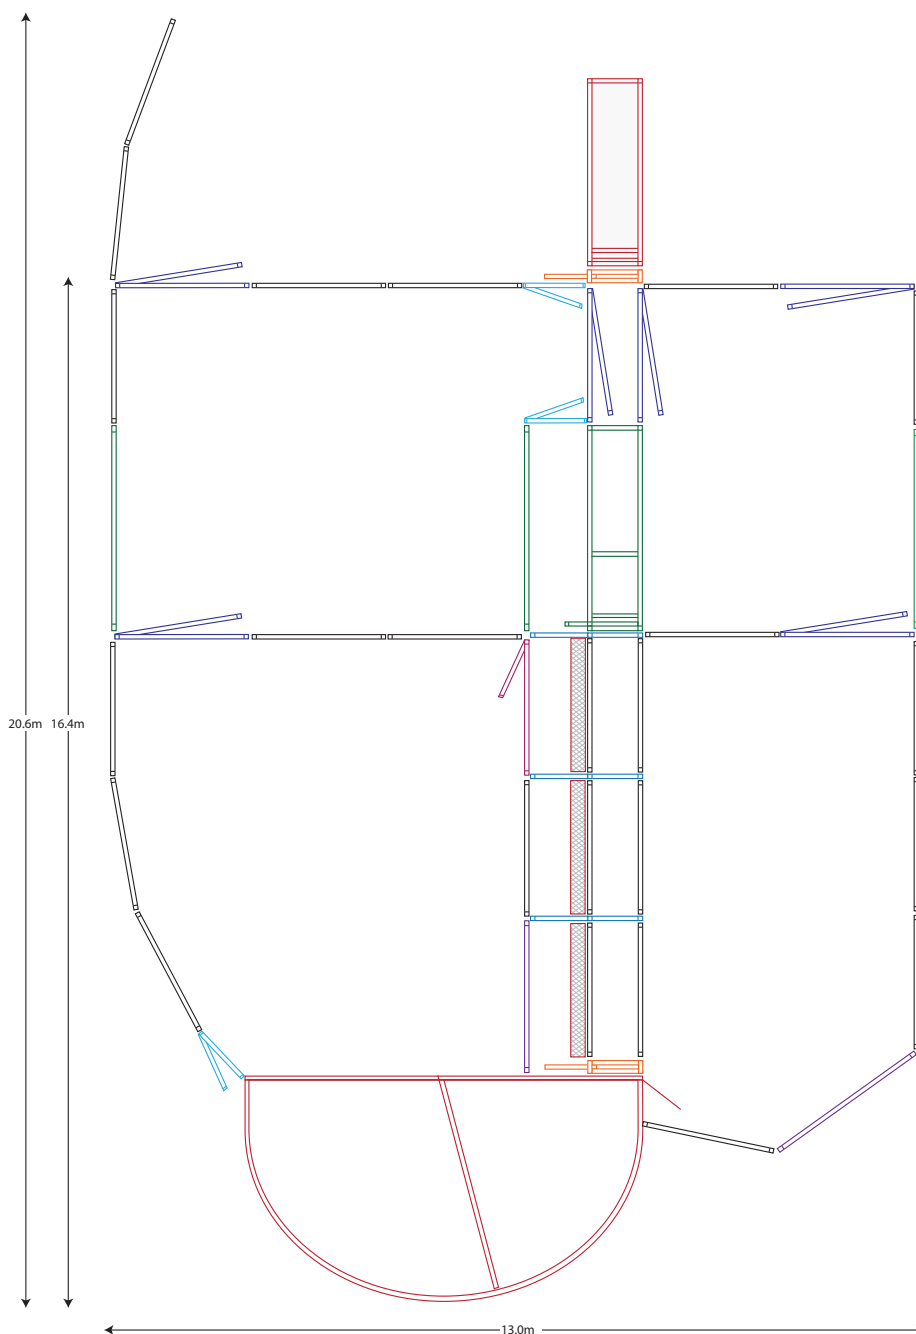

Yard Plan for 80+ Force

KIT INCLUDES

Loading Ramp	■	1
Cattle Crush	■	1
Force Yard	■	1
Sliding Gates	■	2
Standard Gates	■	6
Access Gate 1.25	■	3
Standard Panels 2.1	■	24
Standard Panels 2.4	■	2
Standard Panels 3.35	■	3
Standard Man Panel	■	1
Race Bow	■	3
Race Walkway Mesh	■	3